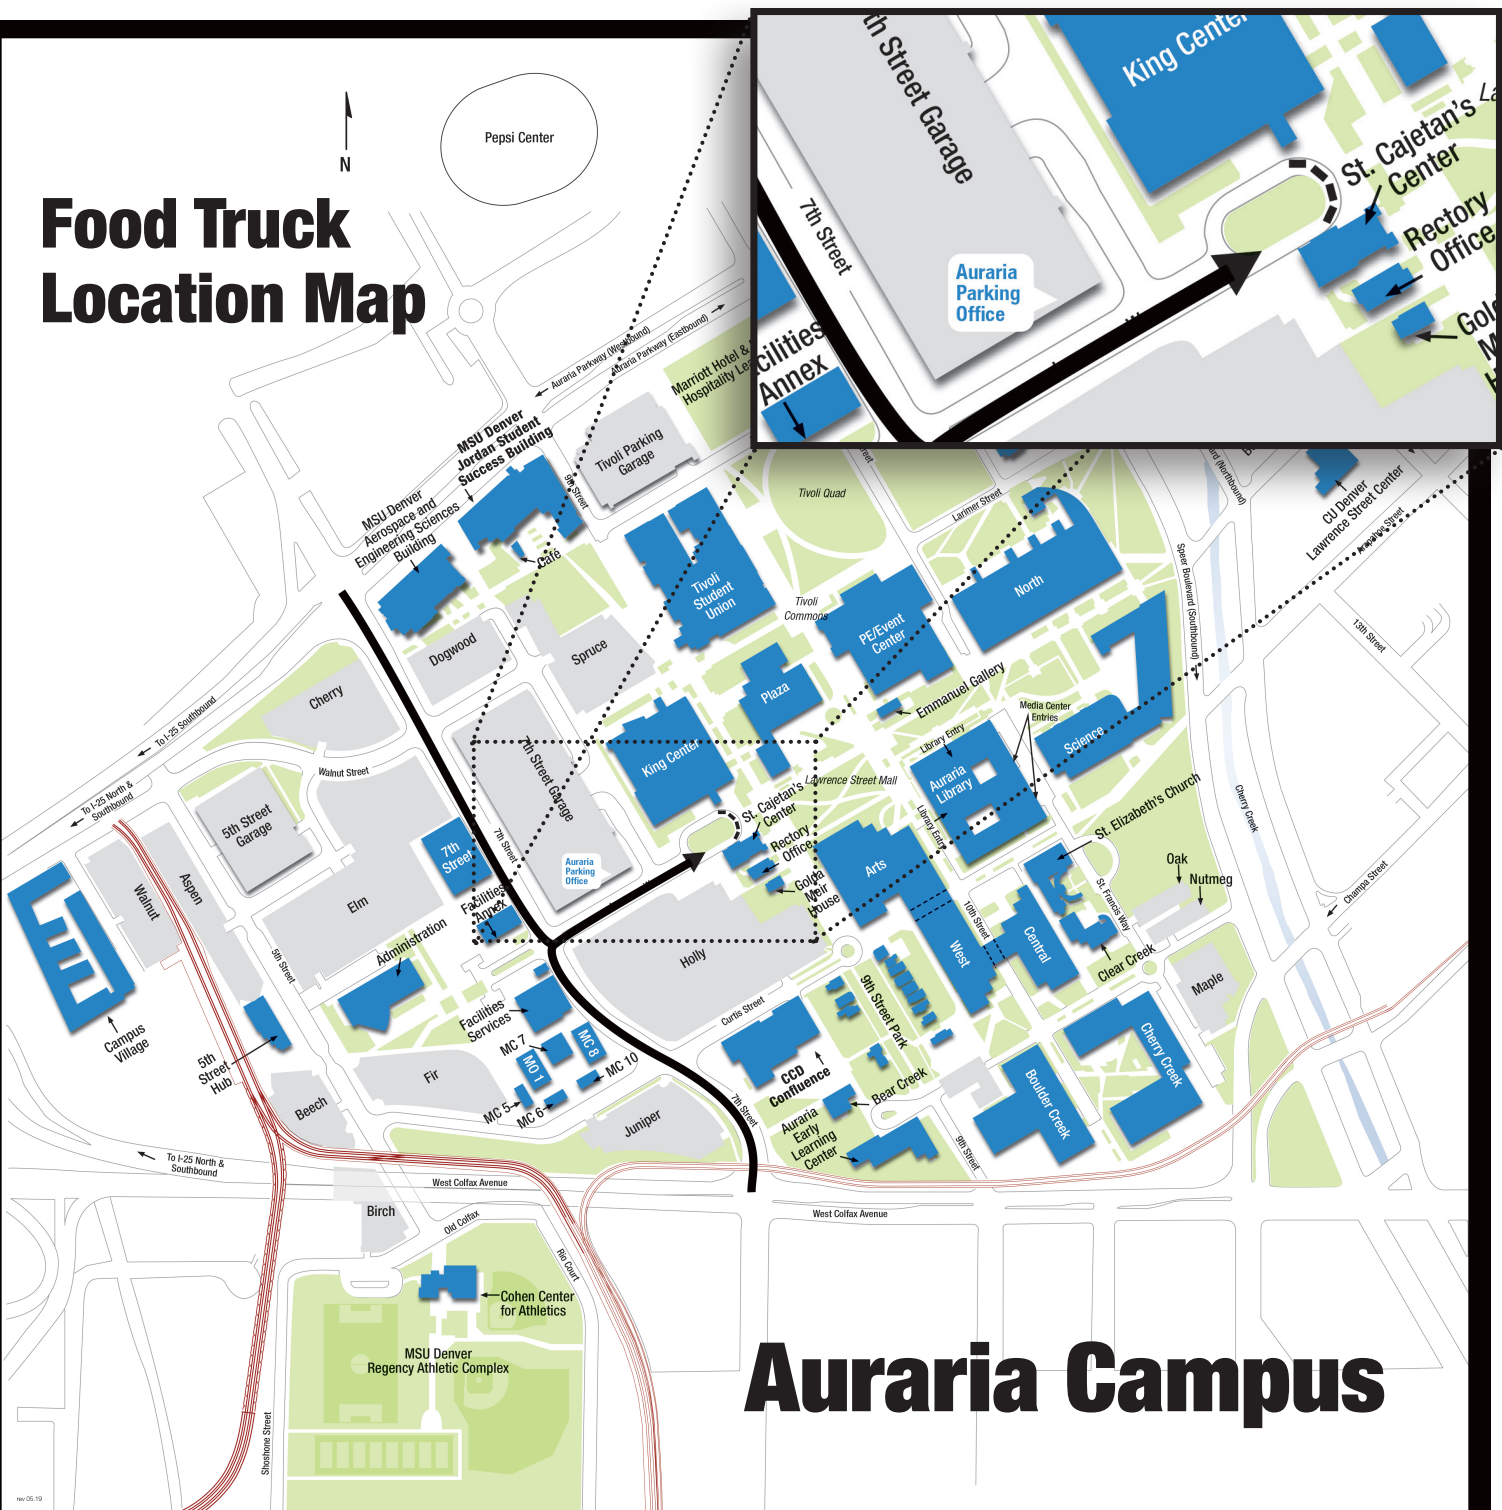

Food Truck Location Map

Pepsi Center

Auraria Campus