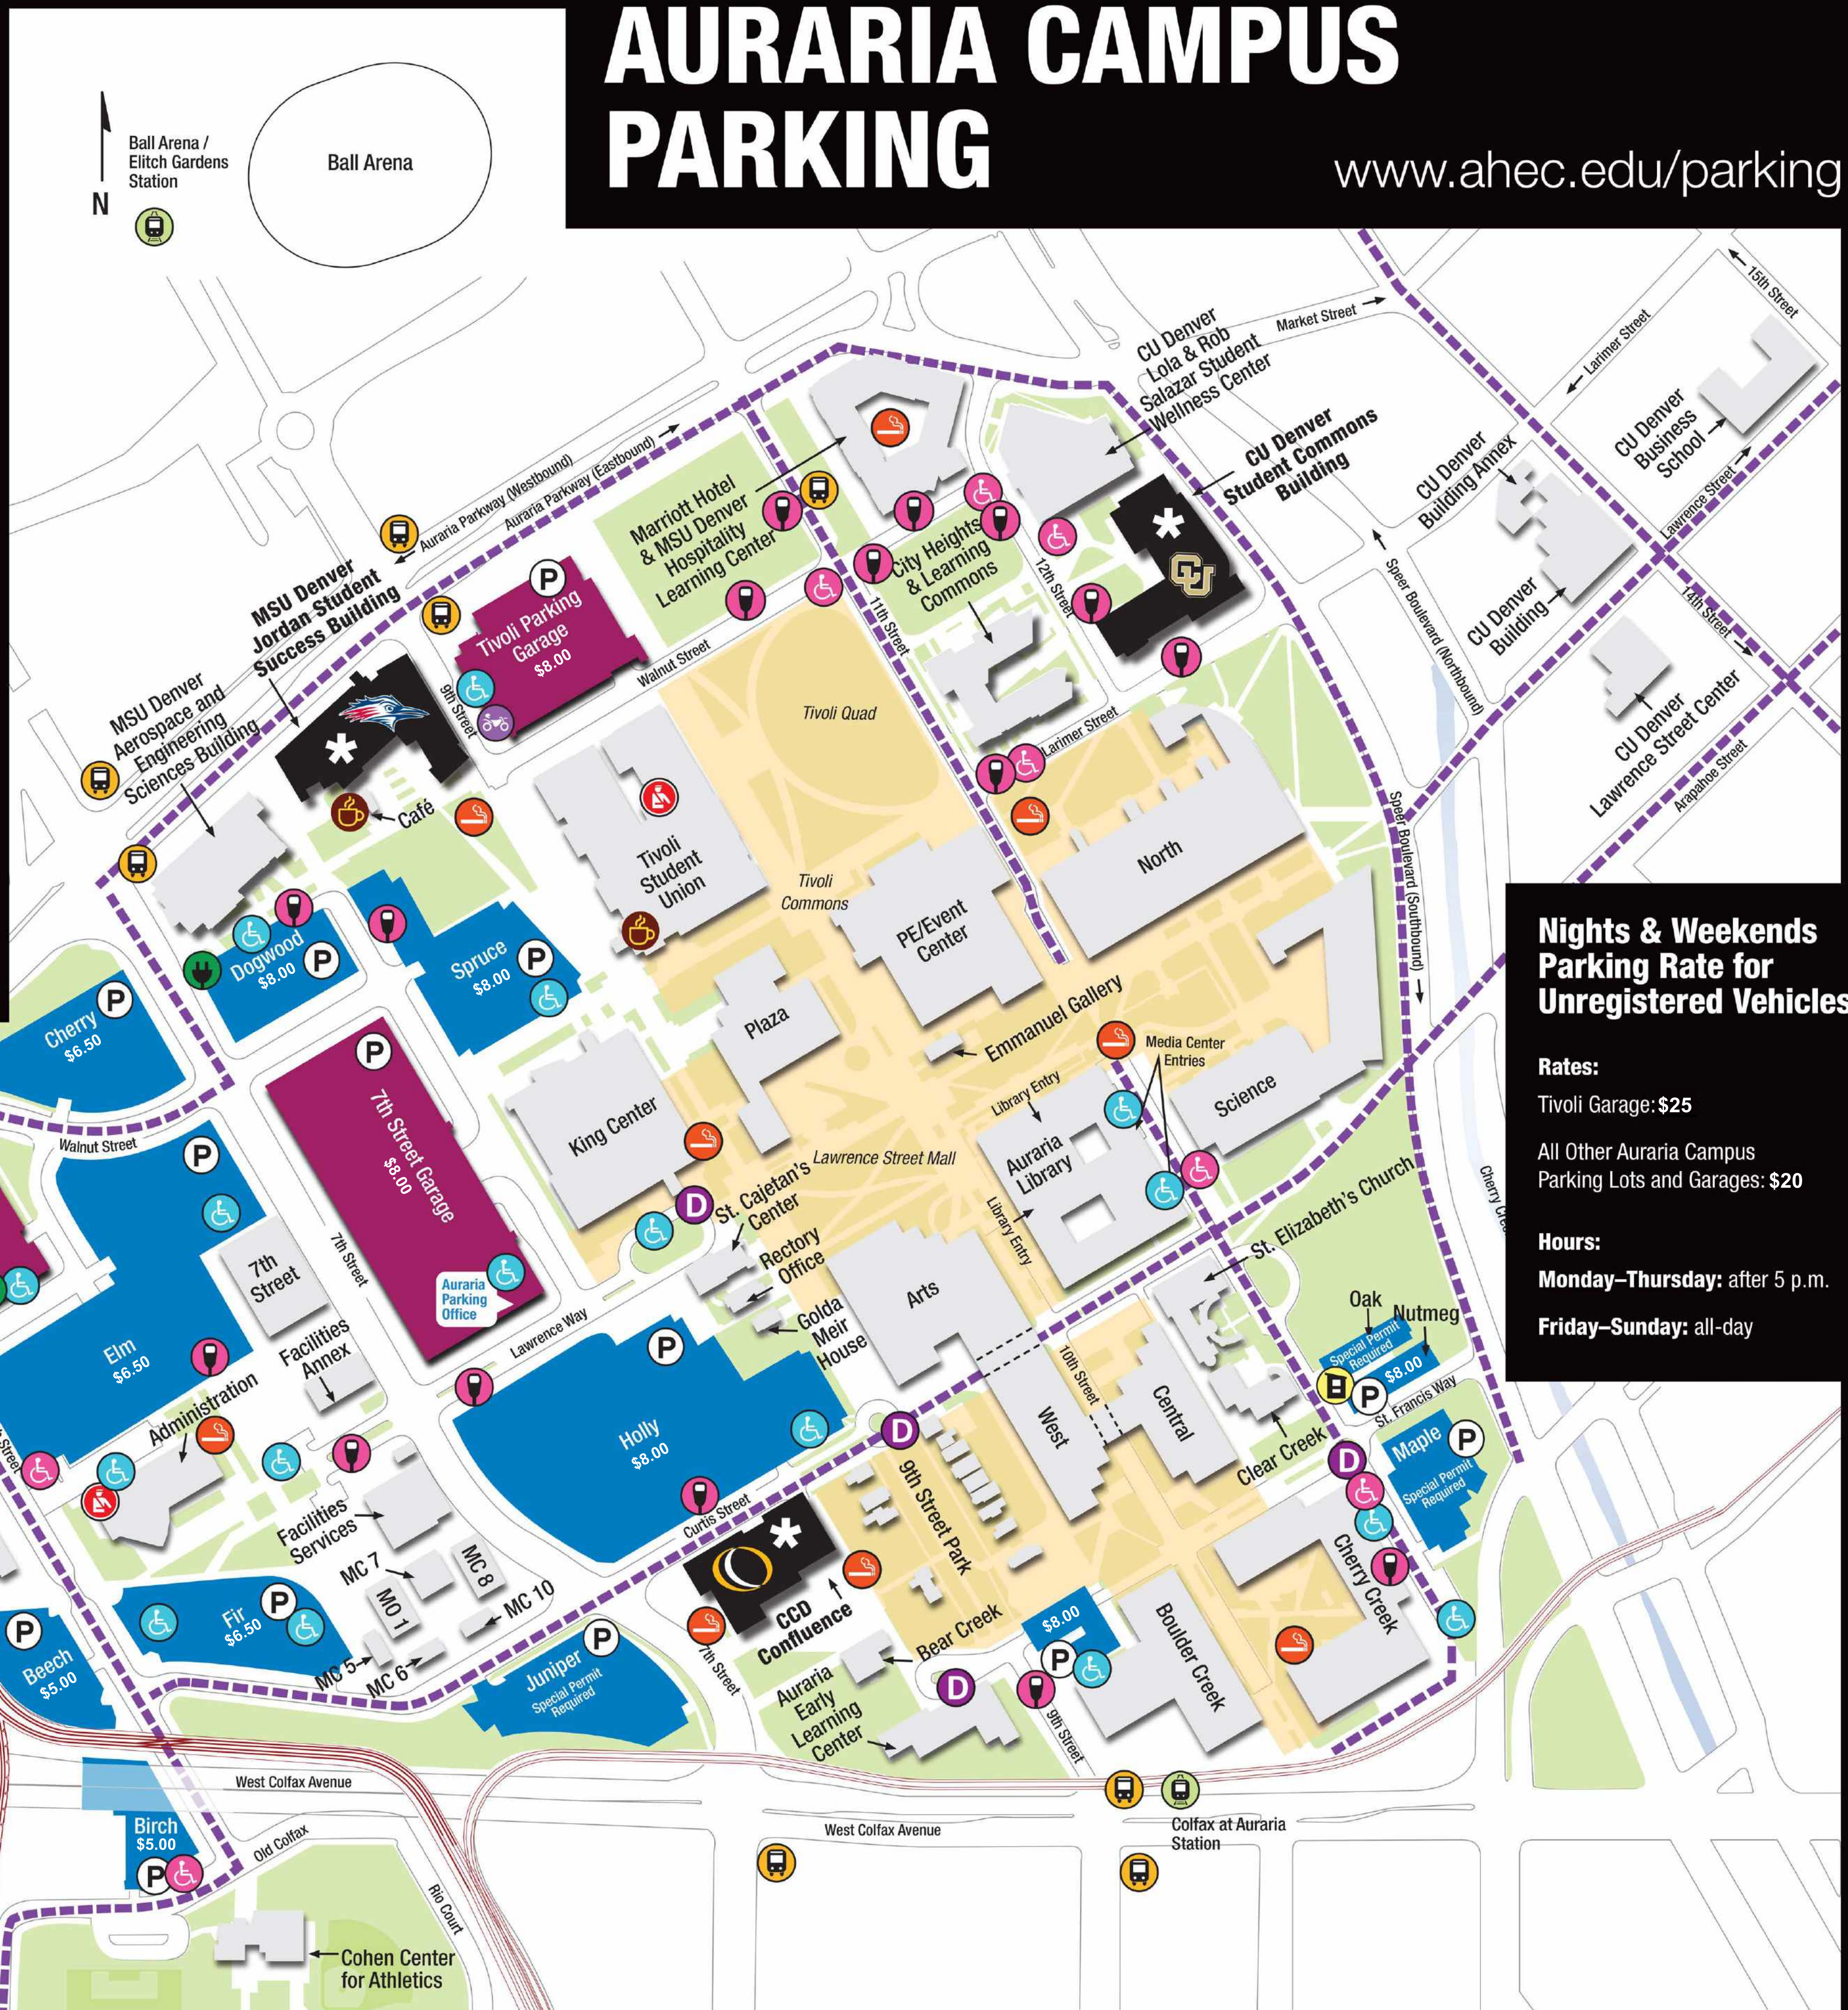

AURARIA CAMPUS PARKING

www.ahec.edu/parking

-  Admissions Offices
-  Bus Stop
-  Light Rail Station
-  Bike Route
-  Bike Dismount
-  Parking Lots
-  Parking Garages
-  Parking for Persons with Disabilities
-  Parking Meters for Persons with Disabilities
-  Parking Meters
-  Drop-off Location
-  Auraria Campus Police Department
-  Smoking Zones
-  Motorcycle Parking
-  Attended Lot
-  Electric Car Charging Station

**Nights & Weekends
Parking Rate for
Unregistered Vehicles**

Rates:
Tivoli Garage: \$25
All Other Auraria Campus
Parking Lots and Garages: \$20

Hours:
Monday–Thursday: after 5 p.m.
Friday–Sunday: all-day