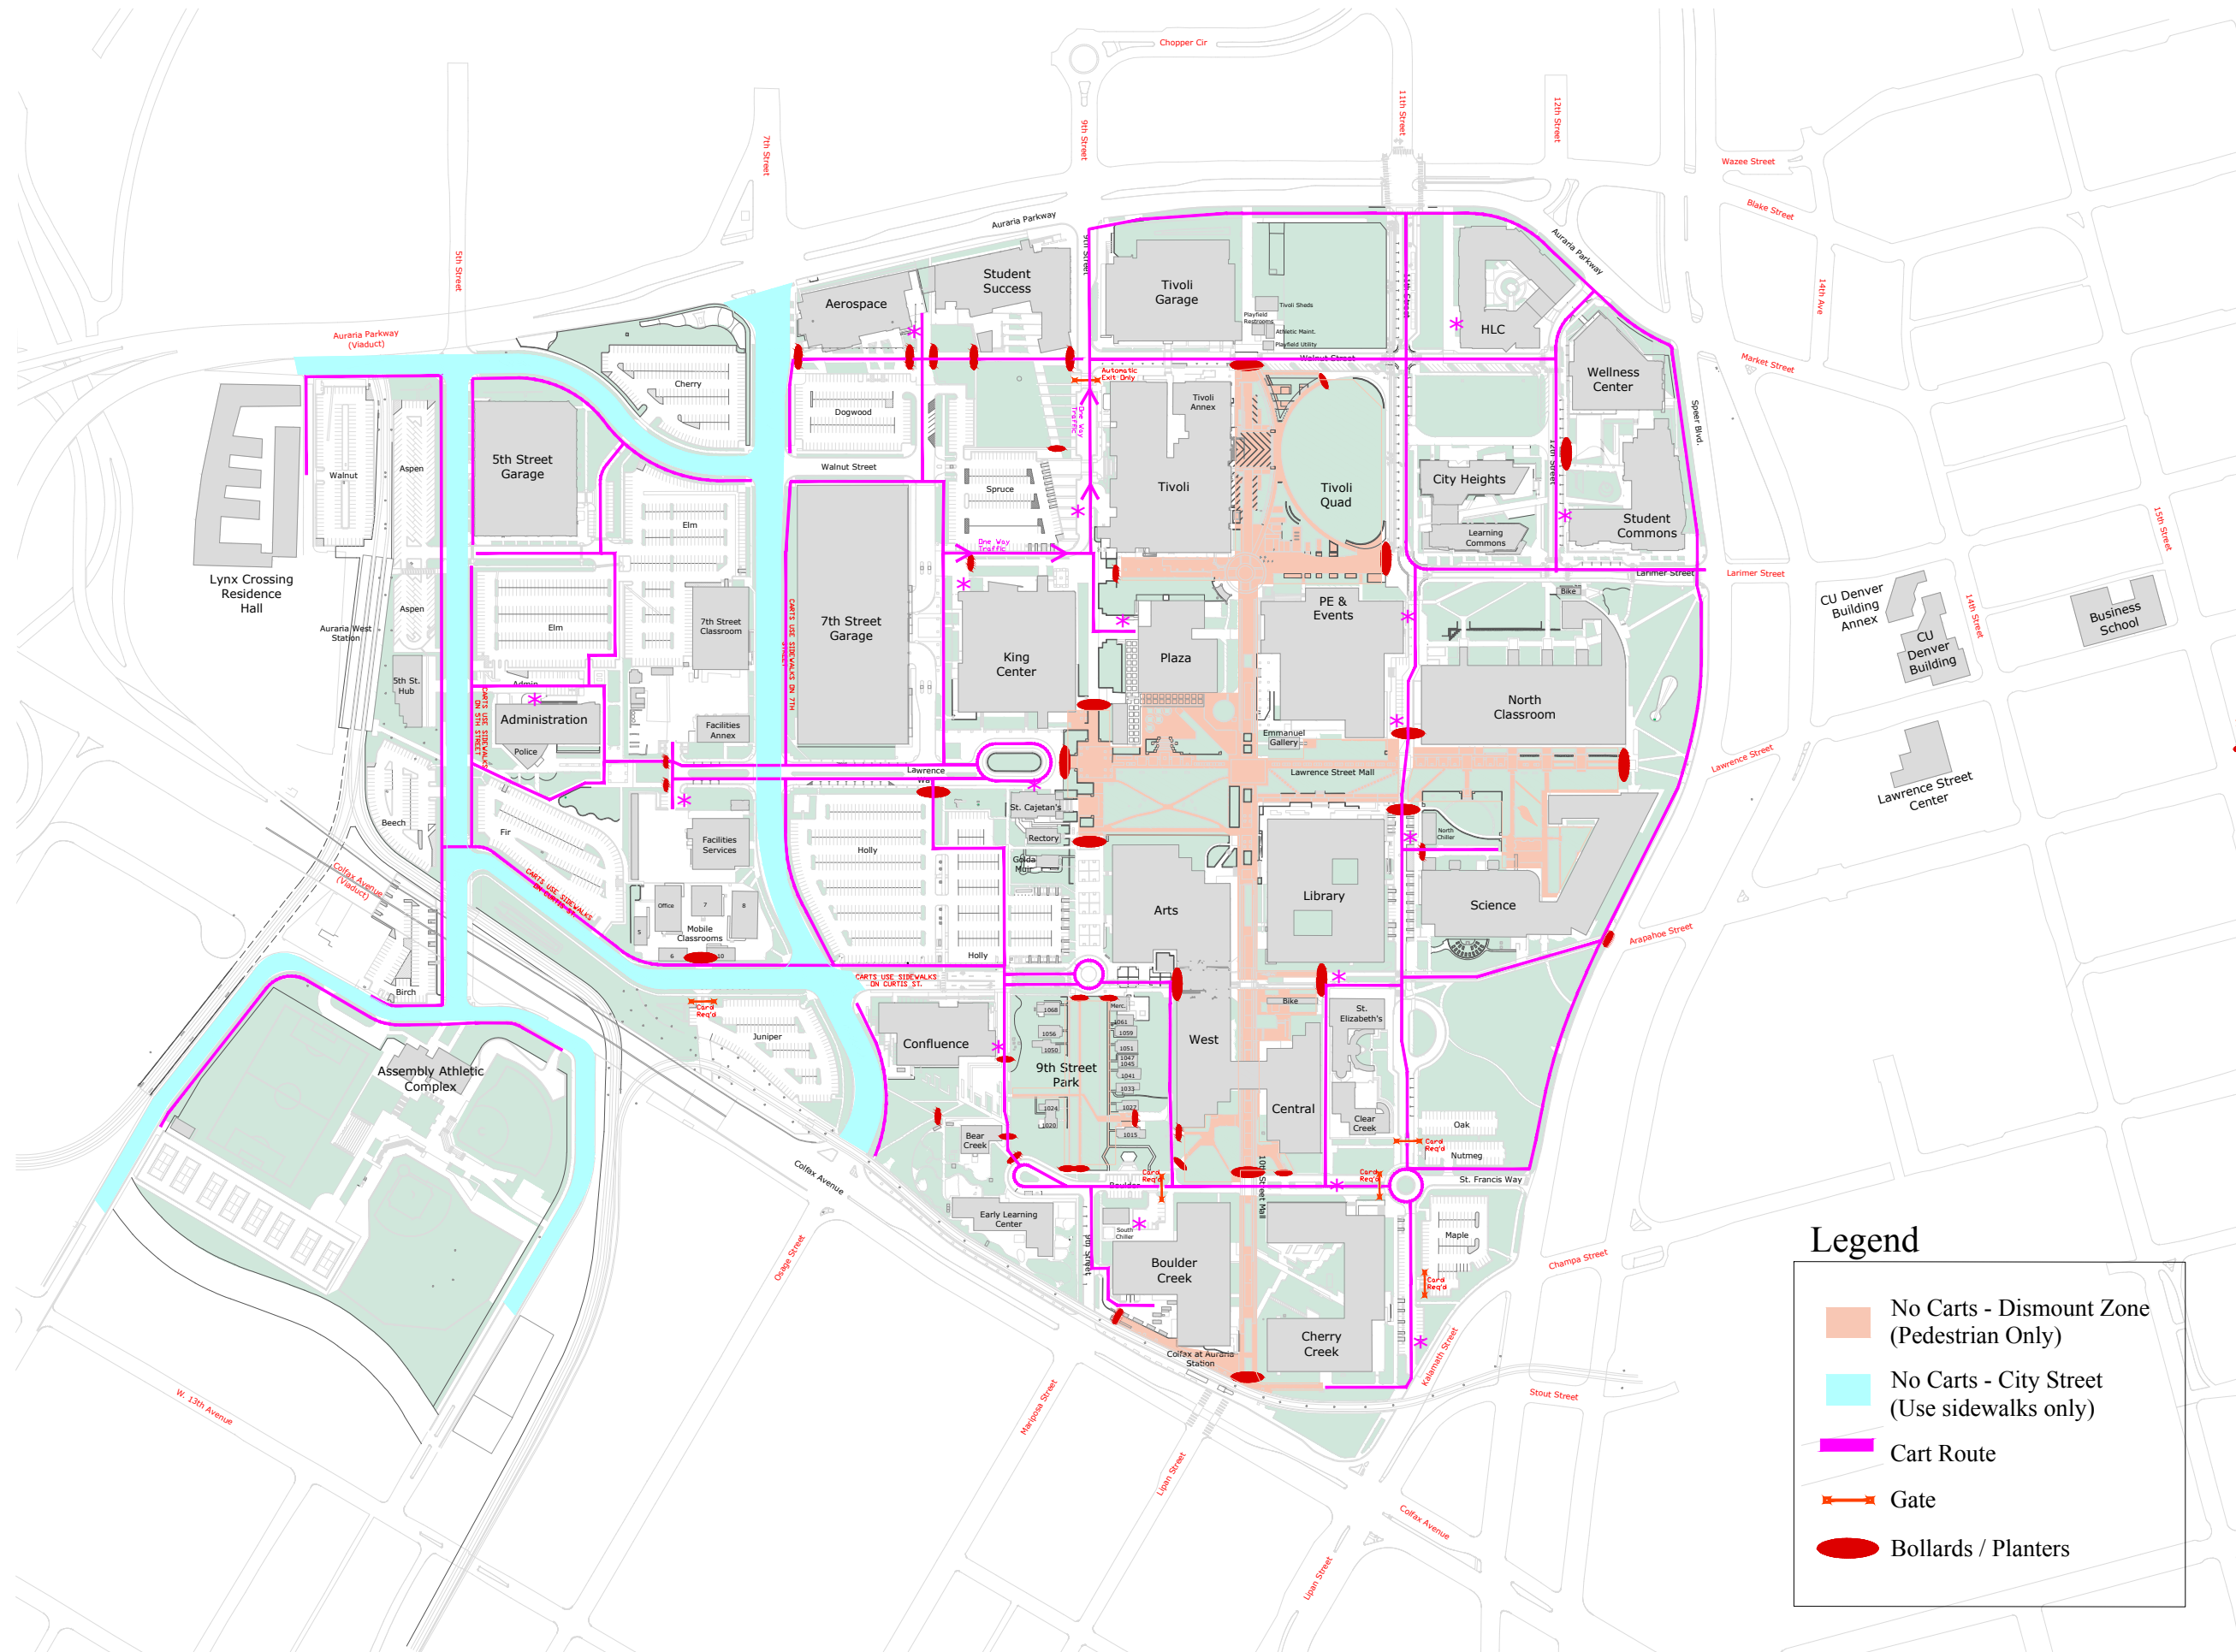

SITE: Cart Routes and Bollards

Legend

- No Carts - Dismount Zone (Pedestrian Only)
- No Carts - City Street (Use sidewalks only)
- Cart Route
- Gate
- Bollards / Planters

ISSUED: OCT 2023
REVISION RECORD:

NORTH
SCALE: NTS